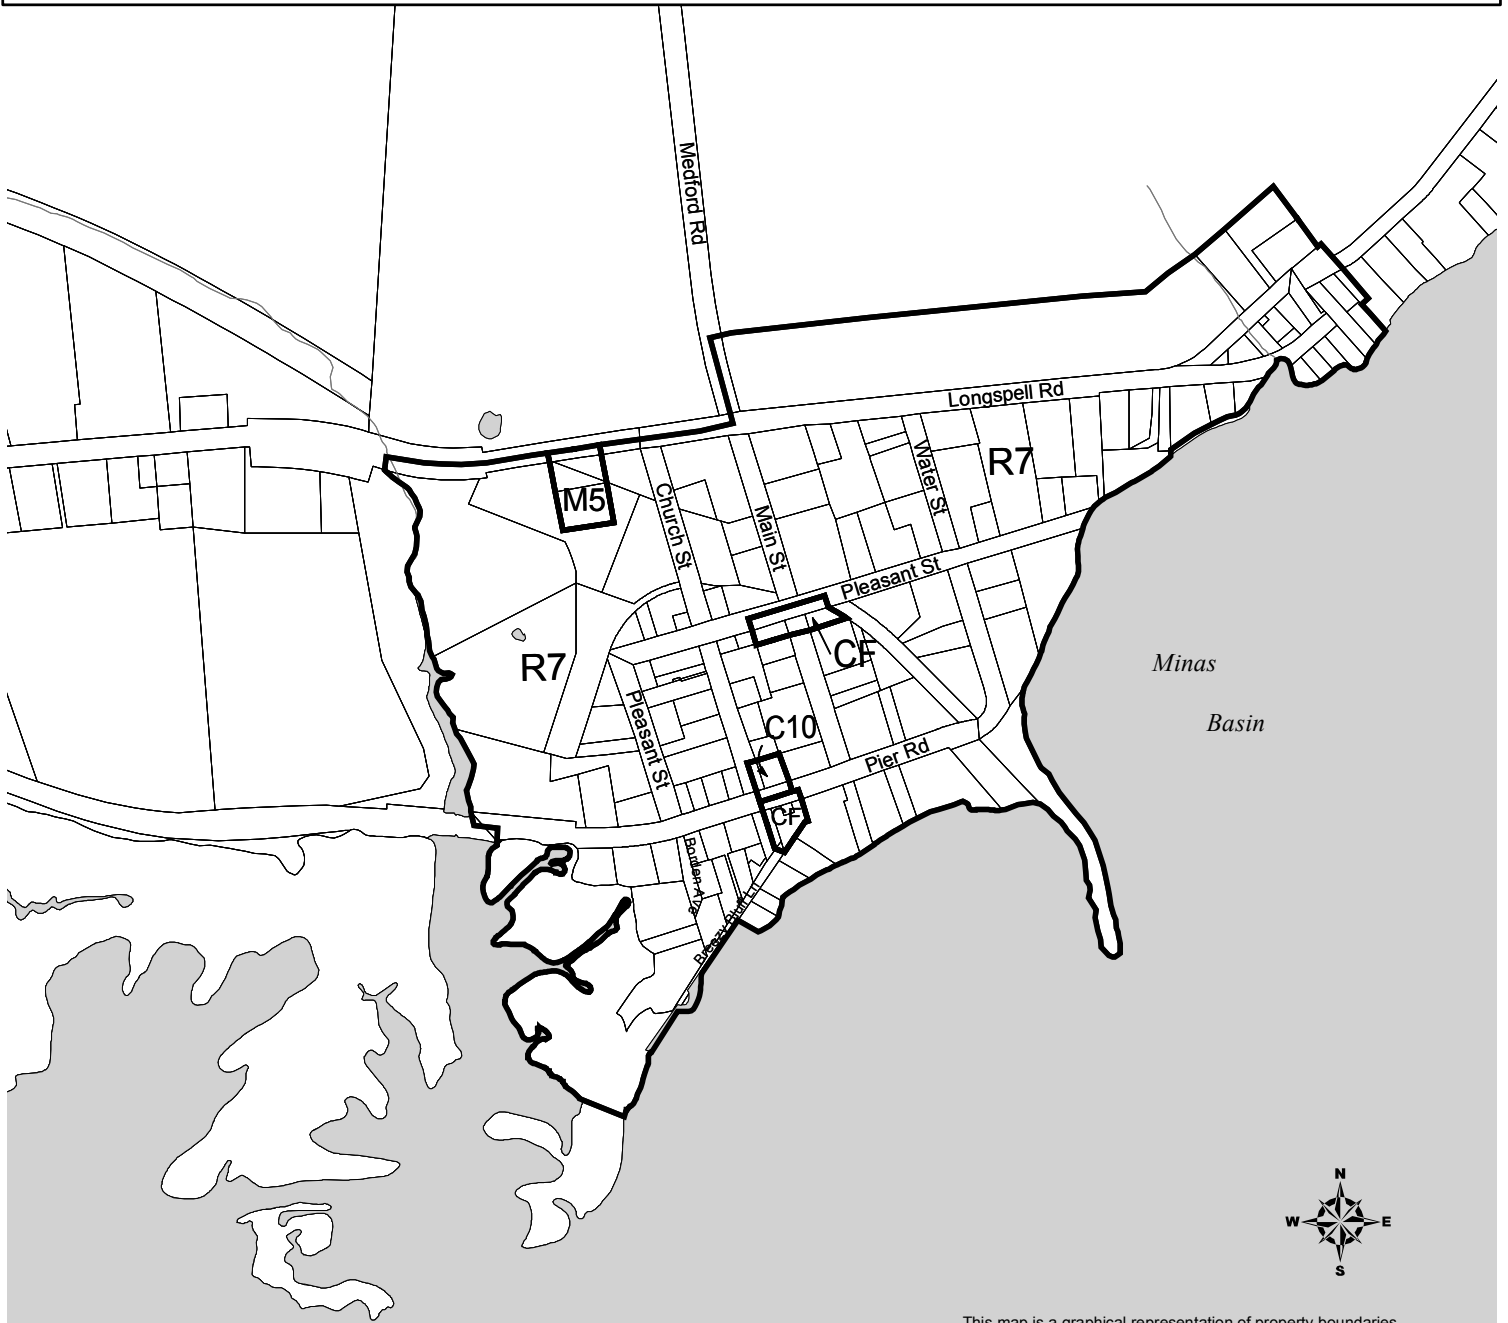

**HAMLETS
LAND USE BYLAW**

KINGSPORT

This map is a graphical representation of property boundaries. It is not a survey and is not intended to be used for legal descriptions.

Zoning

- R7 Hamlet Residential
- C10 Hamlet Commercial
- CF Community Facilities
- M5 Hamlet Industrial

Approved On:

Amended To: August 29, 2003

Zone Boundaries Reconciled to Property Updates for Jan. 2010.

Source: Digital Property Files & 1:10,000 Digital Planimetric Files
Department of Housing and Municipal Affairs
N.S. Geomatics Centre, Amherst N.S.

Schedule 8h